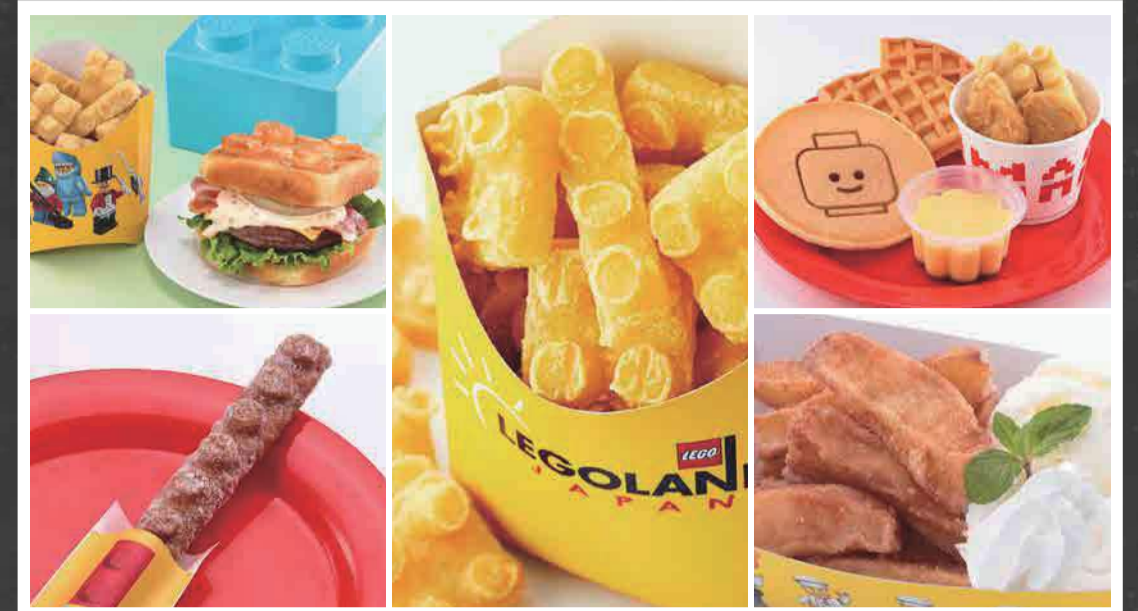

Let's learn how to drive and join the rescue!

- 13 Rescue Academy
- 14 Palace Cinema
  Sponsorship: DUSKIN CO., LTD.
- 15 City Airport
- 16 Junior Driving School

- 17 Junior Driving School
- 18 Coast Guard HQ
- 31 Build-a-Boat
- 32 Splash Pad
- 33 The Wharf
- 34 Police Building Experience

- 4 Rainbow Design Studio
- 16 Stop & Go Games
- 17 City Shop
- 18 Pit Stop Juice 'N' Drive
- 19 Brick House Burgers
- 20 Marina Snack Shack

Welcome to the Dragon's Castle!

Knights Kingdom

- 19 The Dragon
- 20 Dragon's Apprentice
- 21 Merlin's Flying Machines
- 22 Merlin's Challenge
- 21 Kingdom Games
- 22 King's Market
- 23 Knight's Table Restaurant (2F)
- 24 Ollie's Popcorn Stand

Come and train to be a ninja!

- 23 Flying NINJAGO®
- 24 Lloyd's Spinjitzu Spinners
- 25 Kai's Sky Masters
- 35 Jay's Lightning Drill
- 36 Cole's Rock Climbing Wall
- NINJA Games
- NINJA Kitchen

Come aboard on the pirate's ship for an incredible thrilling adventure.

- 26 Splash Battle
- 27 Anchors Away!
- 37 Castaway Camp
- Blue Coat Games
- 28 Lost Booty Trading Post
- 29 Pirate Apple Fries

Let's go and see how LEGO® Bricks are made!

- 1 LEGO® Factory Tour
- 1 The Corner Shop
- 2 The Photo Shop
- 3 The Big Shop
- 4 Ice Factory
- 5 Factory Sandwich Co.

Get your hands on an original Factory brick!

There's a shop inside, too!

Dive into an amazing underwater world.

Exciting adventure now begins.

ADVENTURE

- 8 Cargo Ace
- 9 Lost Kingdom Adventure
- 10 Beetle Bounce
- 11 Submarine Adventure
- 12 S.Q.U.I.D. Surfer
- 29 The Secret Chamber of Amset-Ra
- 30 Pharaoh's Revenge
- Ocean King Games
- 12 Artefact Shop
- 13 The Sub Shop
- 14 Oasis Snacks
- 15 彩 (IRODORI) JAPANESE RESTAURANT

Play as you like! Make what you want!